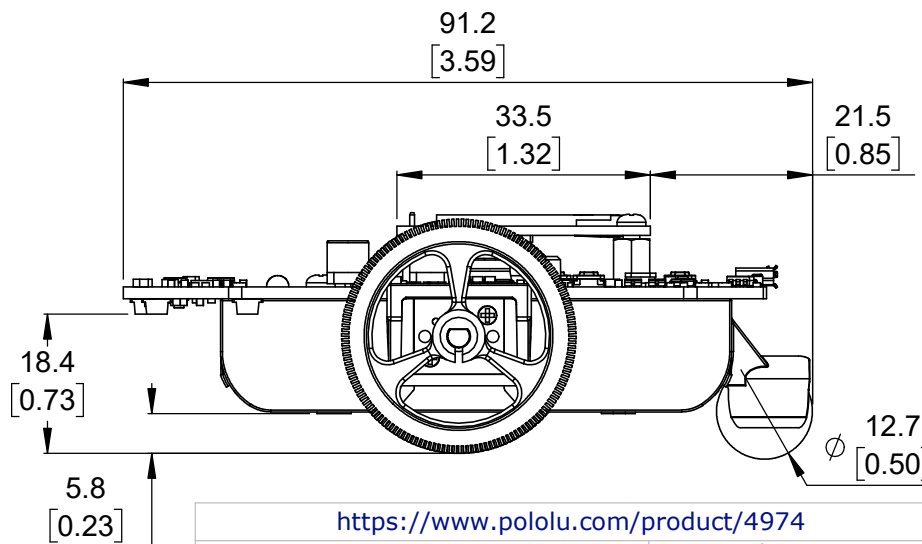

1.
2.

OLED active area (1.3" diagonal).
To get the specified scale, select 100% in print settings.

Scale 1:1

<https://www.pololu.com/product/4974>

Name: 3pi+ 32U4 OLED Robot assembled with bumper skirt		Item number: 4974-4979	
Drawing date: 19 January 2023		Dev code: —	
Units: mm [in]	Material: mixed		

Pololu
Robotics & Electronics
© 2023 Pololu Corporation

1. OLED active area (1.3" diagonal).
2. To get the specified scale, select 100% in print settings.

Scale 1:1

<https://www.pololu.com/product/4974>

Name: 3pi+ 32U4 OLED Robot assembled with motor clips		Item number: 4974-4979
Drawing date: 19 January 2023	Dev code: —	 © 2023 Pololu Corporation
Units: mm [in]	Material: mixed	