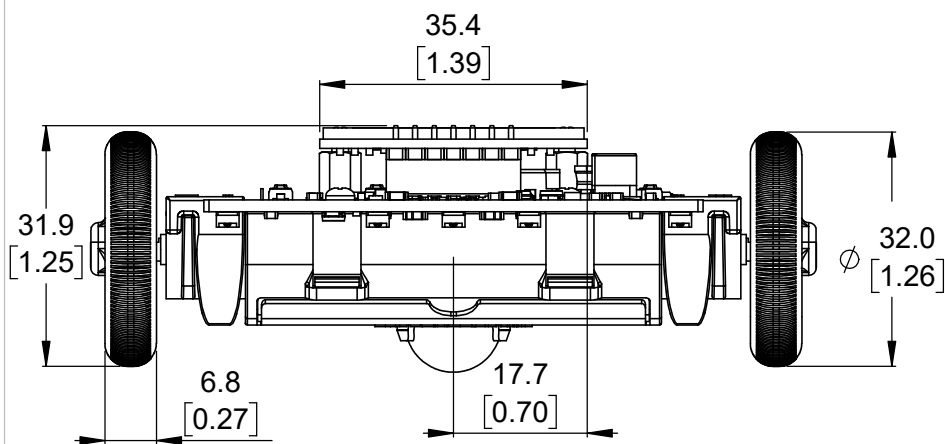

1.
2.

OLED active area (1.3" diagonal).
To get the specified scale, select 100% in print settings.

Scale 1:1

<https://www.pololu.com/product/4974>

Name: 3pi+ 32U4 OLED Robot assembled with bumper skirt		Item number: 4974-4979	
Drawing date: 19 January 2023		Dev code: —	
Units: mm [in]	Material: mixed		

Pololu
Robotics & Electronics
© 2023 Pololu Corporation

1. OLED active area (1.3" diagonal).
2. To get the specified scale, select 100% in print settings.

Scale 1:1

<https://www.pololu.com/product/4974>

Name: 3pi+ 32U4 OLED Robot assembled with motor clips		Item number: 4974-4979
Drawing date: 19 January 2023	Dev code: —	 © 2023 Pololu Corporation
Units: mm [in]	Material: mixed	