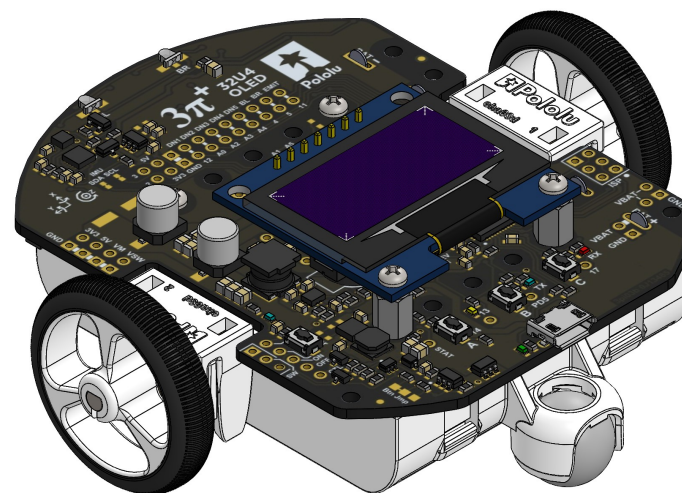

1.
2.

OLED active area (1.3" diagonal).
To get the specified scale, select 100% in print settings.

Scale 1:1

<https://www.pololu.com/product/4974>

Name: 3pi+ 32U4 OLED Robot assembled with bumper skirt		Item number: 4974-4979	
Drawing date: 19 January 2023		Dev code: —	
Units: mm [in]	Material: mixed		

Pololu
Robotics & Electronics
© 2023 Pololu Corporation

1. OLED active area (1.3" diagonal).
2. To get the specified scale, select 100% in print settings.

Scale 1:1

<https://www.pololu.com/product/4974>

Name: 3pi+ 32U4 OLED Robot assembled with motor clips		Item number: 4974-4979
Drawing date: 19 January 2023	Dev code: —	 © 2023 Pololu Corporation
Units: mm [in]	Material: mixed	