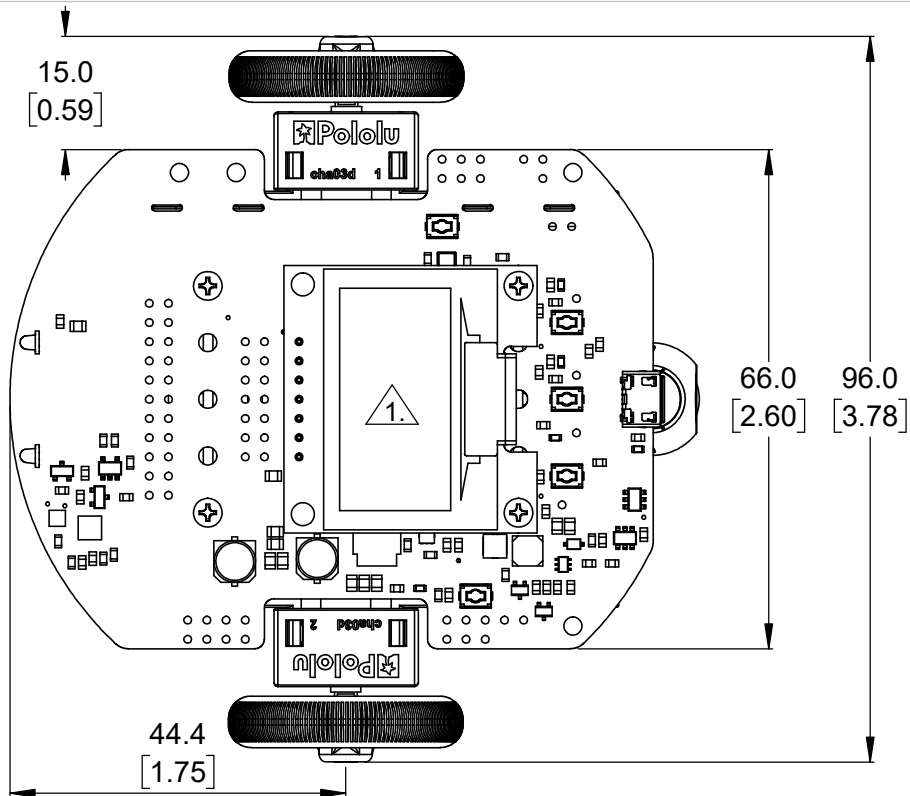

1.
2.

OLED active area (1.3" diagonal).
To get the specified scale, select 100% in print settings.

Scale 1:1

<https://www.pololu.com/product/4974>

Name: 3pi+ 32U4 OLED Robot assembled with bumper skirt		Item number: 4974-4979	
Drawing date: 19 January 2023		Dev code: —	
Units: mm [in]	Material: mixed		

Pololu
Robotics & Electronics
© 2023 Pololu Corporation

1. OLED active area (1.3" diagonal).
2. To get the specified scale, select 100% in print settings.

Scale 1:1

<https://www.pololu.com/product/4974>

Name: 3pi+ 32U4 OLED Robot assembled with motor clips		Item number: 4974-4979
Drawing date: 19 January 2023	Dev code: —	 © 2023 Pololu Corporation
Units: mm [in]	Material: mixed	