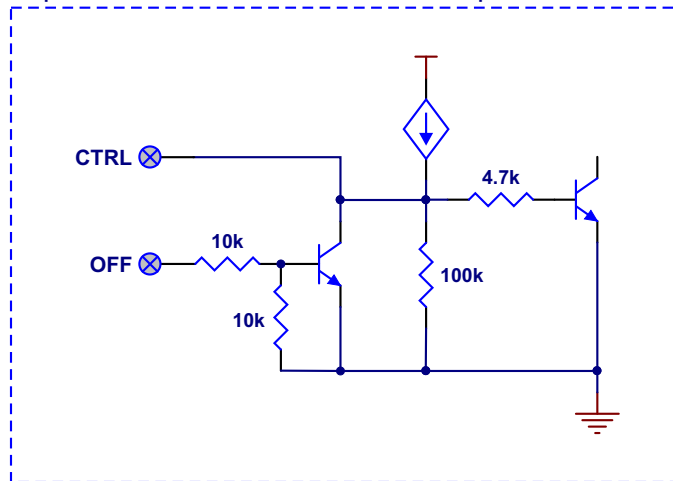

Mini Pushbutton Power Switch with Reverse Voltage Protection

©2015 Pololu Corporation
www.pololu.com

Block diagram

Input structure of OFF and CTRL inputs

Input structure of ON input