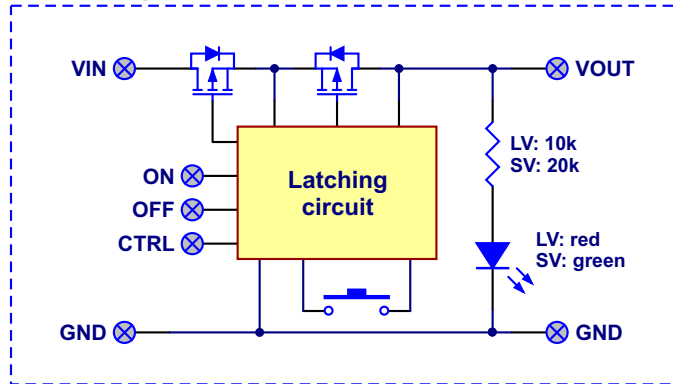

Mini Pushbutton Power Switch with Reverse Voltage Protection

©2015 Pololu Corporation
www.pololu.com

Block diagram

Input structure of OFF and CTRL inputs

Input structure of ON input