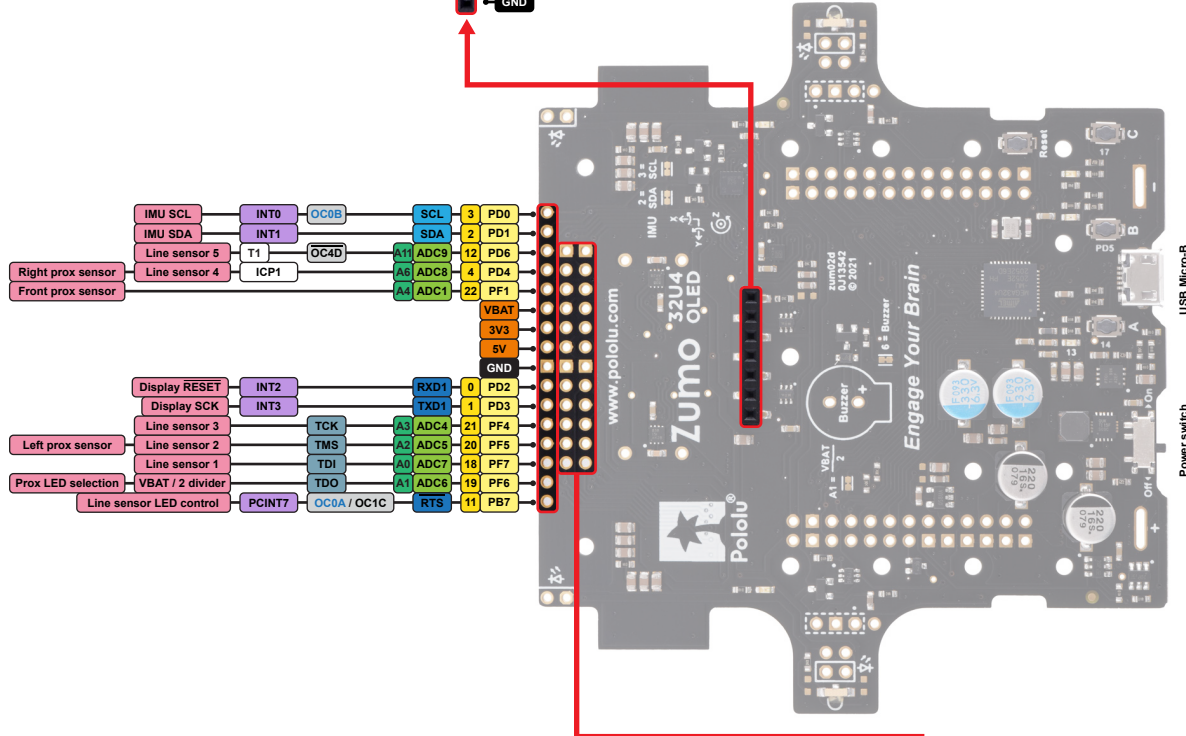

Zumo 32U4 OLED

Pinout and peripherals

Display connector

Power distribution	
Ground (0 V)	
AVR I/O pin names	
Arduino digital pin numbers	
AVR ADC channels	
Arduino analog pin numbers	
USART	
UART	
IC	
SPI	
JTAG	
PWM outputs (Arduino analogWrite)	
Interrupts	
Other peripheral functions	
On-board hardware	