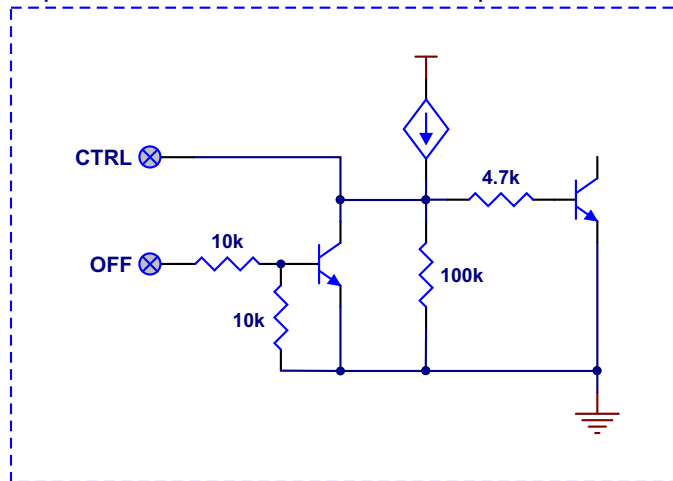

Big Pushbutton Power Switch with Reverse Voltage Protection

©2015 Pololu Corporation
www.pololu.com

Block diagram

Input structure of OFF and CTRL inputs

Input structure of ON input